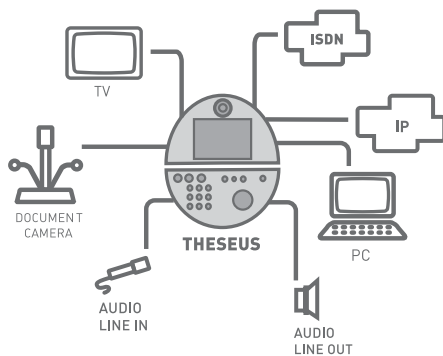

BUILT-IN DISPLAY

- Type Color TFT-LCD
- Size 5"
- Resolution 960 x 234 pixels

NETWORK INTERFACES

- ISDN 1 BRI 1 RJ-45
- Ethernet 10/100BASE-T full-duplex 1 RJ-45

AUDIO/VIDEO INTERFACES

- Video input CVBS PAL/NTSC (RCA)
- Video output CVBS PAL/NTSC (RCA)
- Audio input Line (RCA)
- Audio output Line (RCA)

AUXILIARY INTERFACES

- Serial port RS232 (DB9)

USER INTERFACE

- Multilingual on-screen graphic user interface
- User selectable languages: Italian, English, French, Spanish, German, Portuguese, Norwegian, Swedish, Russian, Czechoslovakian, Chinese, Japanese
- Contextual help
- Diagnostics and management functions
- Call progress monitoring
- Custom Graphic User Interface

BUILT-IN HANDS FREE

- Electric omnidirectional microphone
- Speaker 8 ohm 1 Watt

ENCRYPTION

- AES encryption standard H.233, H.234, H.235

WEB MANAGEMENT

All configuration, call diagnostics and management functions are accessible using the following web browsers: Microsoft® Internet Explorer™, Netscape Navigator™

REMOTE DIAGNOSTIC AND MANAGEMENT

	Local	Web Browser	SNMP
Self test	Yes	Yes	Yes
Diagnostics	Yes	Yes	Yes
Configuration	Yes	Yes	Yes
Call	Yes	Yes	Yes
Error tracking	Yes	Yes	Yes

POWER SUPPLY

- 100-240 Vac 50-60 Hz 0.45 A Max

DIMENSIONS

THESEUS

Width	26 cm (10.23")
Height	10 cm (3.3") closed 23 cm (9") open
Depth	19 cm (7.8")

Headquarters

AETHRA® SpA
via Matteo Ricci, 10
60020 Ancona (Italy)
Telephone +39.071.218981
Fax +39.071.887077
Video 1 +39.071.2189160
Video 2 +39.071.2189701

Email: info.aethra@aethra.com
www.aethra.com

Aethra Offices

Milan Bologna Rome Palermo
Paris Madrid London Beijing

Aethra Companies

Aethra Inc. - Miami (USA)
Aethra Ameris - São Paulo (Brazil)
Aethra Mexico - Mexico City (Mexico)
Aethra Technology - Shenzhen (China)
Aethra Asia - Hong Kong (China)