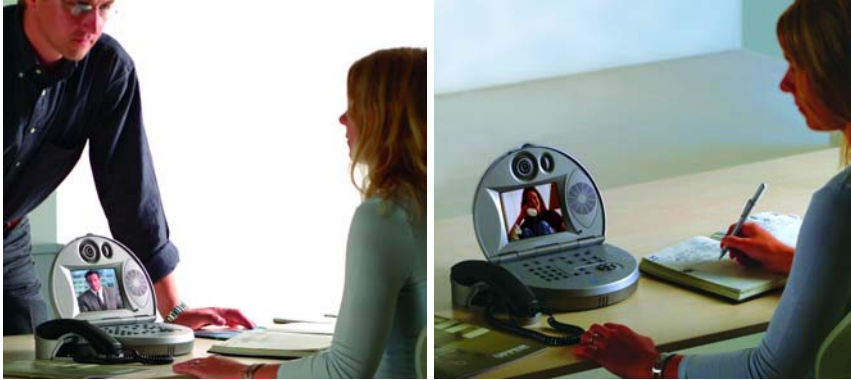

THESEUS™

Elegant

Ultra modern design, rounded profile

Compact

Easily fits into any home or office environment

Affordable

Offers both IP and ISDN connection capabilities

OVERVIEW

Theseus™ is an attractive, compactly designed videophone that affordably provides ISDN and IP-based videoconferencing to home offices and small businesses. With its rounded profile and cool modern design, the Theseus videophone has all the features and benefits you need in a reliable, all-in-one system.

MULTIPLE NETWORK CONNECTIVITY

Supports both ISDN and IP-based communications standards, fully conforming to the H.320 and H.323 international standards (with transmission rates up to 384 kbps over IP).

HIGH-QUALITY VIDEO

Features a high-resolution (960 x 234 pixels) rounded, 5" LCD video display for private discussions with top-quality images from any visual angle. A TV screen connection is also provided for applications requiring larger presentation. For video input, a built-in camera, with manual focus and automatic white balance, uses a 1/4" CCD sensor to capture business-quality, 15 fps video.

EXCELLENT SOUND REPRODUCTION

Provides large bandwidth and full-duplex hands-free audio with omnidirectional microphone, echo cancellation and Automatic Noise Suppression.

EASY TO INSTALL AND USE

On-screen contextual help and intuitive, non-intimidating graphical user interface ensure easy installation and use. The simple keypad and handset, plus address book dialing, make it easy to master right away, even for the most novice user. All remote diagnostics and management functions are accessible from web browsers.

CUSTOM GRAPHIC USER INTERFACE

The user is able to choose layouts and colours among various alternatives.

FEATURES AT A GLANCE